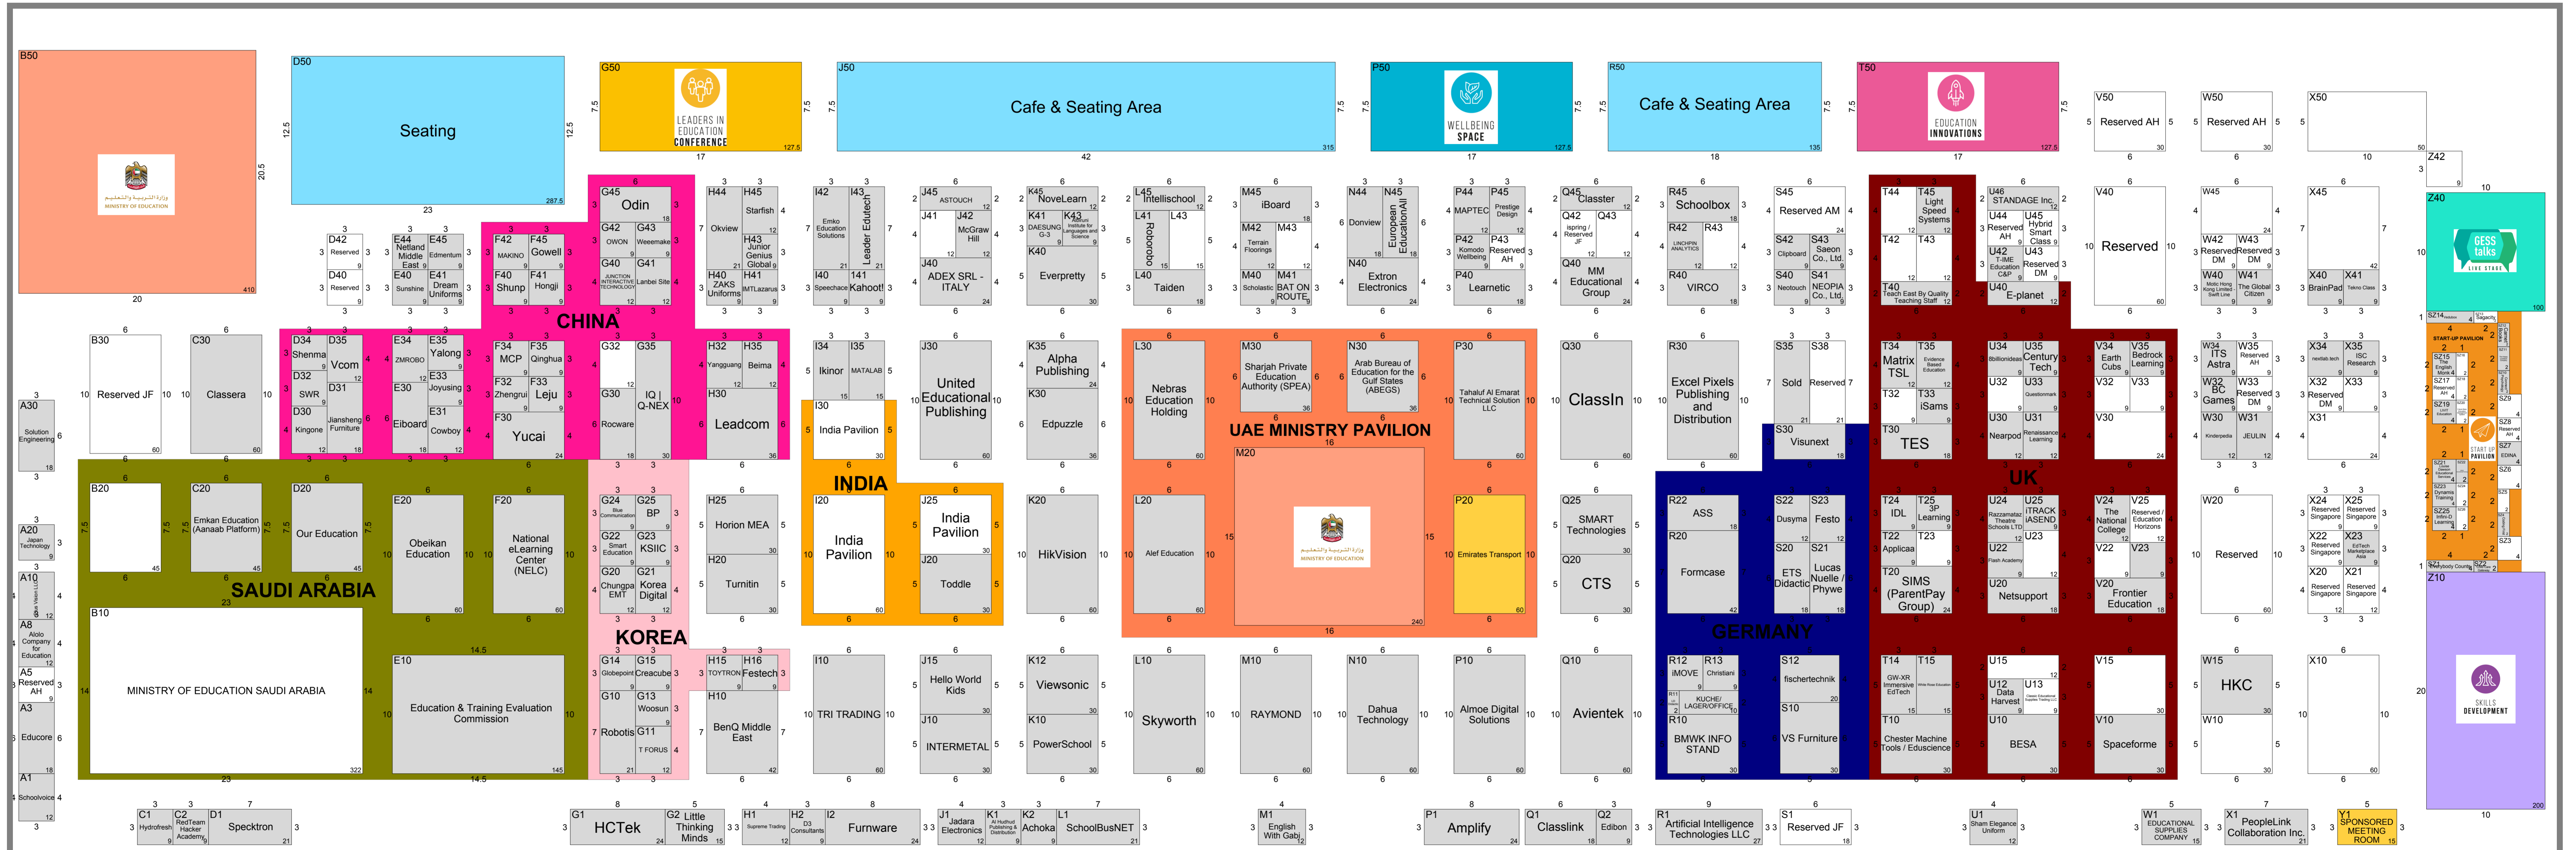

# DUBAI WORLD TRADE CENTRE (ZABEEL HALLS 4-6)

# GESS

GLOBAL EDUCATIONAL  
SUPPLIES & SOLUTIONS  
**DUBAI**  
30 OCT - 1 NOV 2023

2 2  
1 1  
2 2